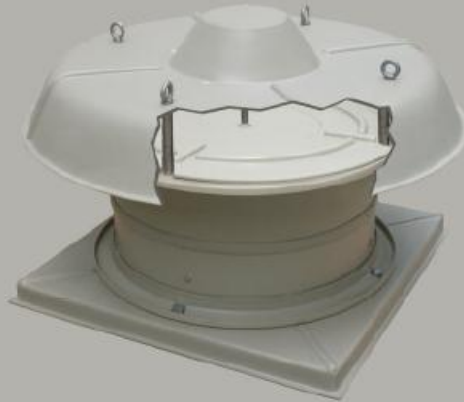

[www.sistemasevaporativos.com](http://www.sistemasevaporativos.com)

**PARA EXTRACTOR DE TECHO:**

**Roof Exhaust Fan**

Stop operation, shutter closed

In operation, shutter opened

Carrera 82 C #30 A 105, Interior 1302, sector **Los MOLINOS**, Medellín, Colombia.