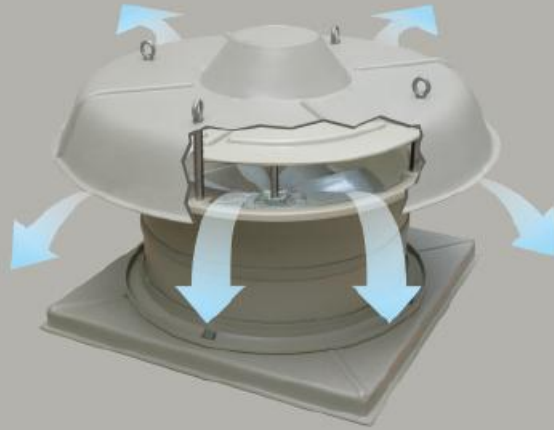

[www.sistemasevaporativos.com](http://www.sistemasevaporativos.com)

**PARA EXTRACTOR DE TECHO:**

**Roof Exhaust Fan**

Stop operation, shutter closed

In operation, shutter opened

Carrera 82 C #30 A 105, Interior 1302, sector **Los MOLINOS**, Medellín, Colombia.